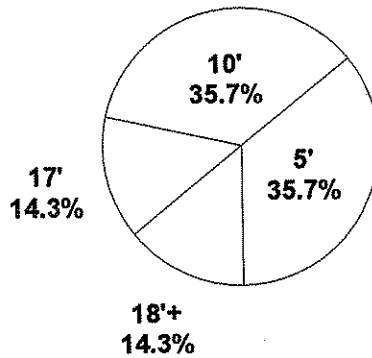

Scoring Range