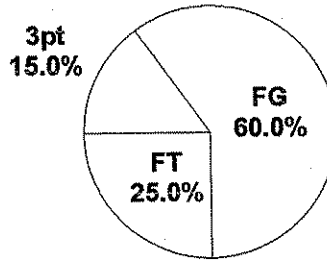

Scoring Distribution