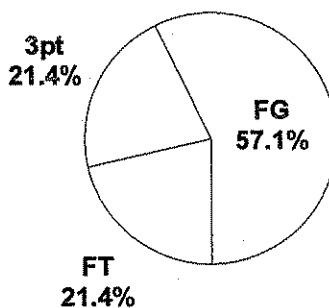

Shot Summary	M/A	%	PTS
3Pt FG	3/5	60.0%	9
2Pt FG	12/21	57.1%	24
Layups - L	4/4	100.0%	8
Layups - R	2/4	50.0%	4
Dunks	0/0	0.0%	0
Putbacks	3/3	100.0%	6
Overall Shooting	15/26	57.7%	33
Free Throws	9/10	90.0%	9
Total Points			42