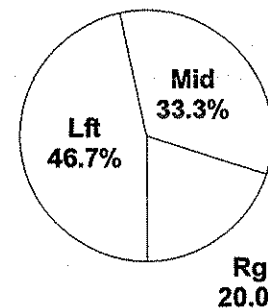

By Period	FG	FGA	FG%	3Pt	3PA	3P%	FT	FTA	FT%	PTS	ORB	DRB	TR	PF	AST	TO	BS	ST	P/S
1st Period	5	8	62.5	2	2	100	0	0	0.00	12	0	3	3	2	3	6	0	2	1.50
2nd Period	2	7	28.6	0	2	0.00	2	2	100	6	2	5	7	0	2	4	1	1	0.75
3rd Period	6	7	85.7	0	0	0.00	1	2	50.0	13	2	7	9	5	3	9	2	1	1.63
4th Period	2	4	50.0	1	1	100	6	6	100	11	1	2	3	4	1	7	0	4	1.57
Game	15	26	57.7	3	5	60.0	9	10	90.0	42	5	17	22	11	9	26	3	8	1.35

Scoring Breakdown